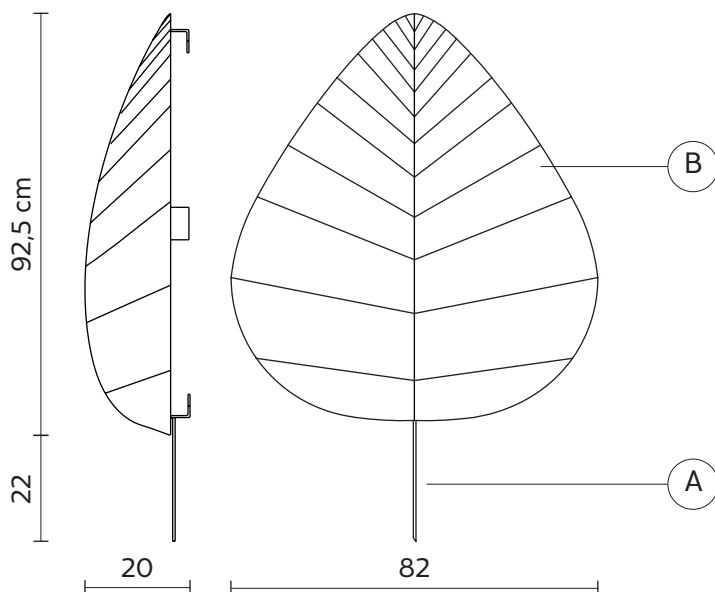

COLLECTION