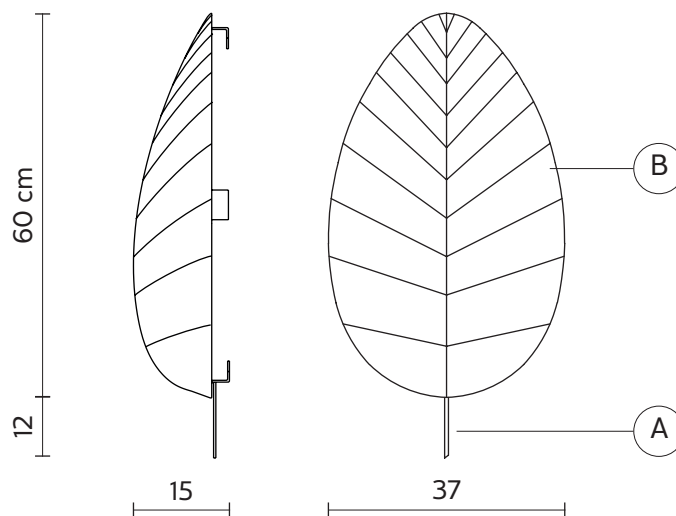

STRUCTURE "B"

material	lycra	
colour	white	

ELECTRICAL CABLE

socket	E27
source	max 2x46w
energy class	from E to A++

PACKAGING

nr.of collis	1
net weight/kg	1,5
gross weight/kg	2,4
packaging/cm	35x35x64

EMISSION OF LIGHT

one directional

CERTIFICATION

IEC 60598-1:2008
EN 60598-1:2008 + A11:2009

IP rate IP20
bulb not provided

COLLECTION

EDEN COLLECTION - "EVA" wall lamp/ceiling lamp

Matteo Ugolini design

year 2015

TECHNICAL SHEET - AP103 3B INT

STRUCTURE "A"

material	steel	
colour	white	

STRUCTURE "B"

material	lycra	
colour	white	

ELECTRICAL CABLE

socket	E27
source	max 1x46w
energy class	from E to A++

PACKAGING

nr.of collis	1
net weight/kg	1
gross weight/kg	1,55
packaging/cm	38x38x26

EMISSION OF LIGHT

one directional

CERTIFICATION

IEC 60598-1:2008
EN 60598-1:2008 + A11:2009

IP rate IP20
bulb not provided

COLLECTION