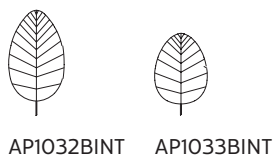

COLLECTION