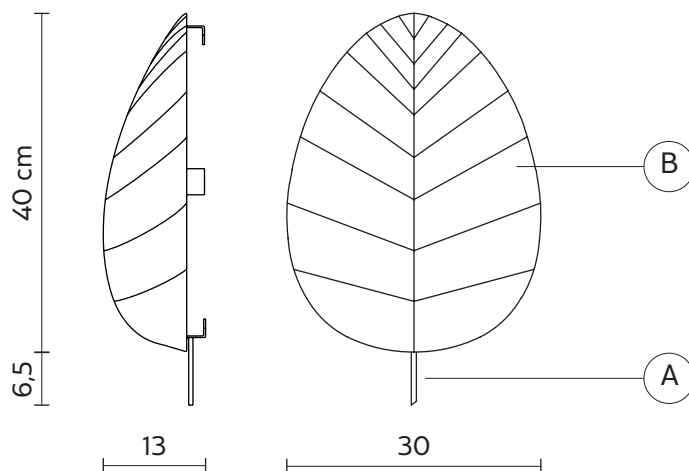

TECHNICAL SHEET - AP103 3B INT

STRUCTURE "A"

material	steel	
colour	white	

STRUCTURE "B"

material	lycra	
colour	white	

ELECTRICAL CABLE

socket	E27
source	max 1x46w
energy class	from E to A++

PACKAGING

nr.of collis	1
net weight/kg	1
gross weight/kg	1,55
packaging/cm	38x38x26

EMISSION OF LIGHT

one directional

CERTIFICATION

IEC 60598-1:2008
EN 60598-1:2008 + A11:2009

IP rate IP20
bulb not provided

COLLECTION