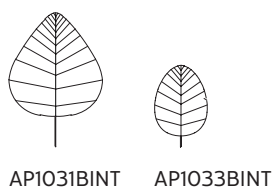

STRUCTURE "B"

material	lycra	
colour	white	

ELECTRICAL CABLE

socket	E27
source	max 2x46w
energy class	from E to A++

PACKAGING

nr.of collis	1
net weight/kg	1,5
gross weight/kg	2,4
packaging/cm	35x35x64

EMISSION OF LIGHT

one directional

CERTIFICATION

IEC 60598-1:2008
EN 60598-1:2008 + A11:2009

IP rate IP20
bulb not provided

COLLECTION

EDEN COLLECTION - "EVA" wall lamp/ceiling lamp

Matteo Ugolini design

year 2015

nr.of collis	1
net weight/kg	1
gross weight/kg	1,55
packaging/cm	38x38x26

EMISSION OF LIGHT

one directional

CERTIFICATION

IEC 60598-1:2008
EN 60598-1:2008 + A11:2009

IP rate IP20
bulb not provided

COLLECTION