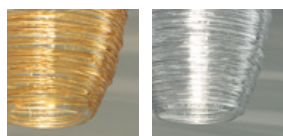

SHADE FINISHING