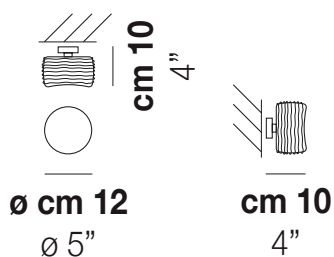

DAMASCO FA C

TECHNICAL DATA:

CERTIFICATIONS:

LIGHT SOURCES

	1x60w	120V/60HZ	G9
LED	1x5w	120V/60HZ	LED 5W - (DRIVER INCLUDED) - 2700K - 600 LUMENS - DIMMABLE

VOLUME	Mc 0,02
GROSS WEIGHT	Kg 1,5
NET WEIGHT	Kg 1

download

SHADE FINISHING

CRAM

CRCR

FRAME FINISHING

NI

DAMASCO FA C

TECHNICAL DATA: