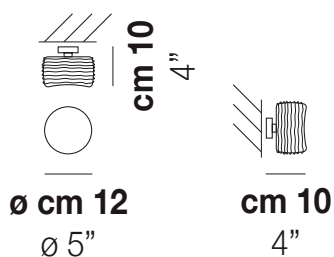

DAMASCO FA C

TECHNICAL DATA:

CERTIFICATIONS:

LIGHT SOURCES

	1x60w	120V/60HZ	G9
LED	1x5w	120V/60HZ	LED 5W - (DRIVER INCLUDED) - 2700K - 600 LUMENS - DIMMABLE

VOLUME	Mc 0,02
GROSS WEIGHT	Kg 1,5
NET WEIGHT	Kg 1