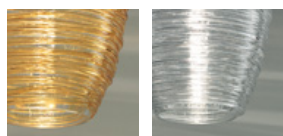

DAMASCO FA C

TECHNICAL DATA:

CERTIFICATIONS:

LIGHT SOURCES

	1x60w	120V/60HZ	G9
LED	1x5w	120V/60HZ	LED 5W - (DRIVER INCLUDED) - 2700K - 600 LUMENS - DIMMABLE

VOLUME	Mc 0,02
GROSS WEIGHT	Kg 1,5
NET WEIGHT	Kg 1

download

SHADE FINISHING

CRAM

CRCR

FRAME FINISHING

NI

DAMASCO FA C

TECHNICAL DATA: